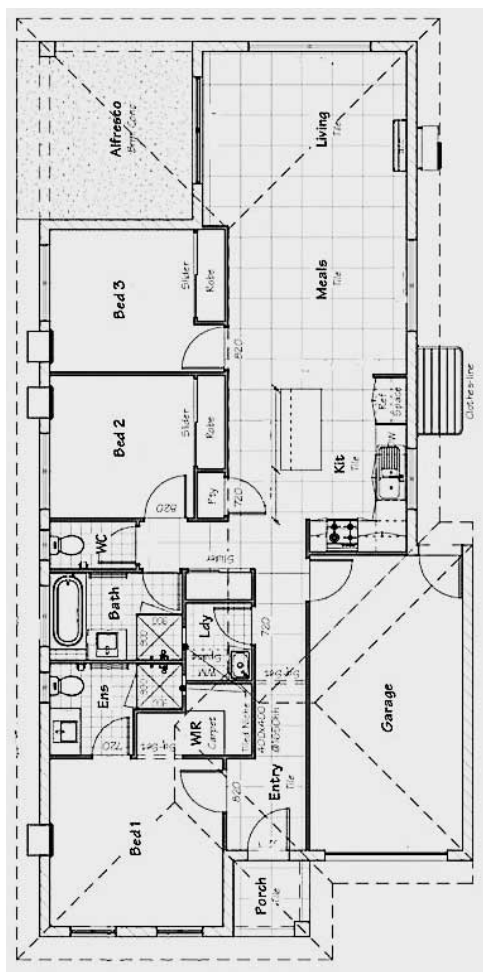

LOT 713A YASS CIRCUIT - RIVER PARKS ESTATE | KELSO

Fresh Homes
BUILT NEW JUST FOR YOU

**FOR
SALE**

HOUSE AND
LAND PRICE

\$376,855

3 

2 

1 

THE JACARANDA 135

LAND SIZE 300m²

Living Area	100.68m ²
Garage Area	20.21m ²
Alfresco Area	12.00m ²
Porch Area	2.25m ²
Total Area	135.48m²

PACKAGE INCLUDES:

- 25 Years structural guarantee*
- Fully Air-Conditioned
- Feature Entry Door
- Security Screens & Window Locks
- CUSTOM built kitchen by MODULINE
- Stunning Stone Bench tops
- Premium TECHNIKA cooking appliances
- Tile Niches to En-suite & Bathroom
- Polish edge mirror to En-suite & Bathroom
- Soft Close High Gloss Vanity Cupboards
- Quality Tap ware
- Magnetic Door catches
- Carpet to Bedrooms & Robes
- Superior Tiles to Porch, Meals, Living & wet area's
- LED Lighting
- NBN Connection
- SOLAR Ready
- Wall Mounted Clothesline
- Rendered letterbox
- Stone Aggregate Driveway
- Fencing
- Single side gate access
- Storm water
- C2 Wind rating
- Topsoil & Turf
- River gravel
- Landscape garden