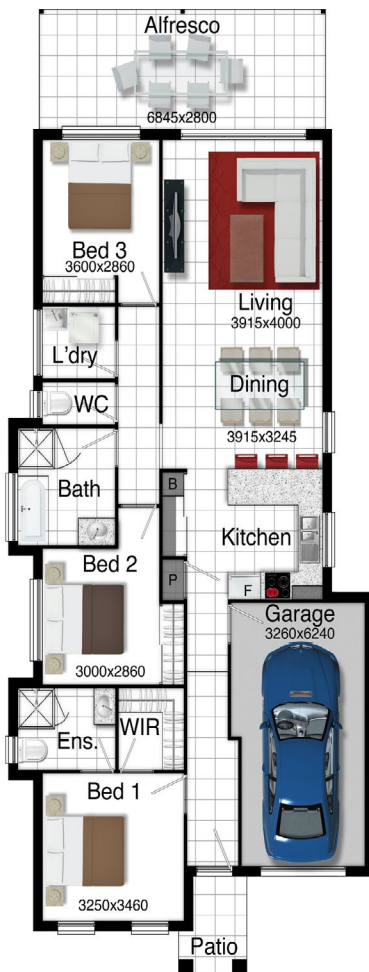

THE WILLOWBREEZE 3B 157

FIRST HOME BUYERS DELIGHT – GET IN QUICK BEFORE THE FHB GRANT REDUCES.

The Willowbreeze 3B - 157 is a beautifully efficient three bedroom home designed for relaxed, modern living. Its thoughtful layout centres around a spacious open plan living, dining and kitchen zone, flowing seamlessly to a generous under roof alfresco—perfect for year round entertaining. The privately positioned master suite features a walk in robe and ensuite, while Bedrooms 2 and 3 sit together near the main bathroom, creating an ideal family layout. A well placed laundry, excellent storage, and a 6.24m deep garage add everyday practicality.

Living Area	113.1m ²
Garage Area	20.9m ²
Alfresco Area	20.3m ²
Porch Area	3.2m ²
Total Area	157.5m²

LAND SIZE 342m²

JASON JONES

PH: 0406 485 392

jason.jones@freshhomes.com.au

Brisbane | Ipswich | Gold Coast | Sunshine Coast | Townsville